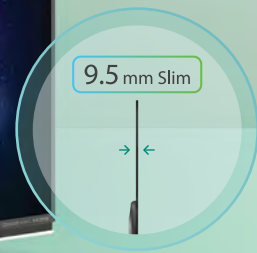

SHARP

UA40H SERIES ULTRA HD SMART TV

4K AQUOS

Authentically Stunning

4K 超高清解像度 4K Ultra HD Resolution

UA40H 超高清系列擁有相等於全高清液晶面板四倍的像素(3840 x 2160)，影像的銳利度和逼真感都是昔日所看到的4倍，讓所有畫面細節都纖毫畢現、細緻精準。

UA40H Ultra HD Series has four times the pixel resolution of Full HD panel (3840 x 2160), every single image you watch is four times sharper, loaded with nuanced details and vibrant colour to give you truly realistic viewing.